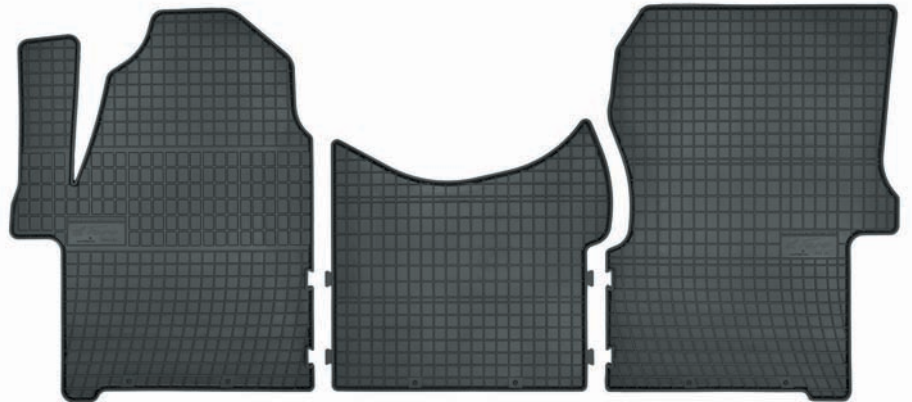

Safety
Regular
Production
Surveillance

www.tuv.com
ID 0000042491

FUNCTIONALITY OF OUR CAR MATS

100 % RUBBER

High edge keeps water and dust inside

Stoppers are preventing from moving the mat during ride

Additional reinforcement under driver pedals to lengthen durability

Many deep panes which increase functionality of car mat

VANILLA AROMA EASY TO CLEAN

PERFECT FIT

NO RUBBER SMELL

MODEL-TAILORED CAR MATS

black

grey

Car mats tailored
for passenger cars

black

grey

Car mats tailored for vans

black

Car mats tailored for trucks

UNIVERSAL CAR MATS

Universal car mats
- MAT I, MAT II, MAT III

Universal car mats
for passenger cars
- PURE DESIGN